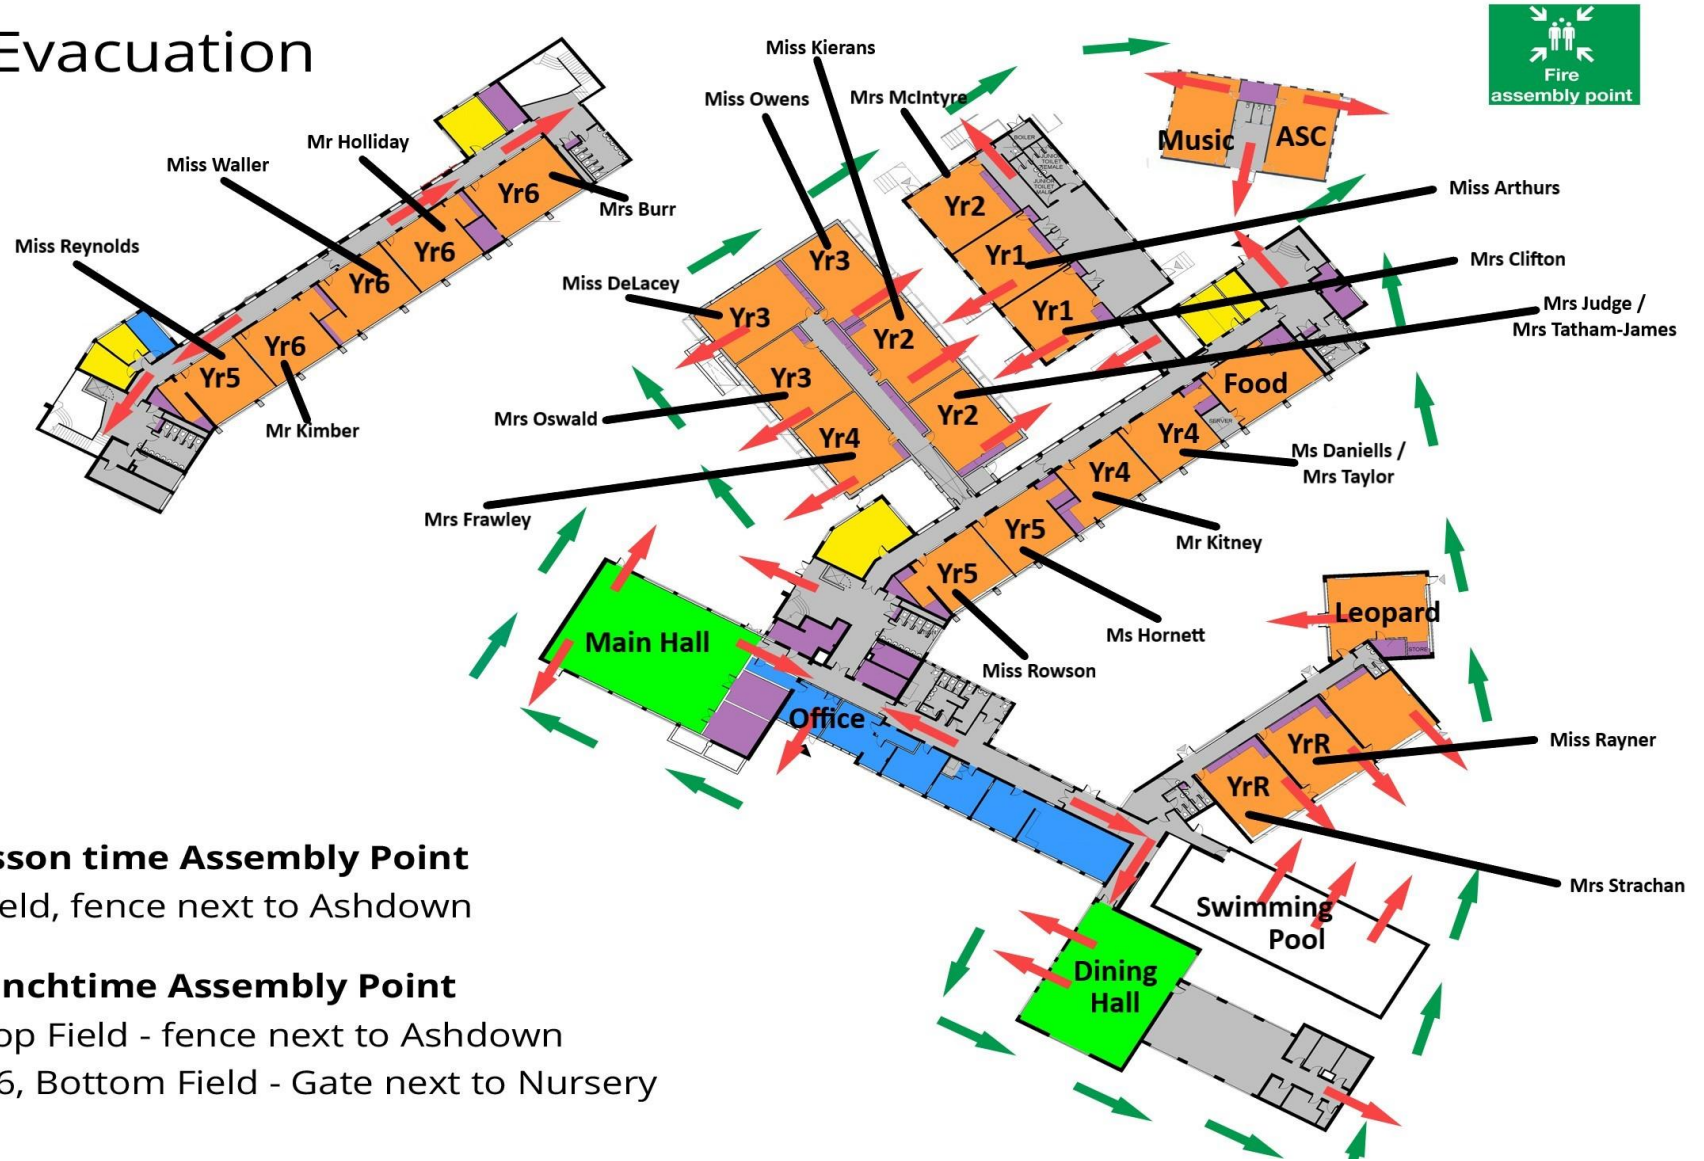

# Fire Evacuation

## Lesson time Assembly Point

-Top field, fence next to Ashdown

## Lunchtime Assembly Point

-EYFS, Top Field - fence next to Ashdown

-Year 1-6, Bottom Field - Gate next to Nursery